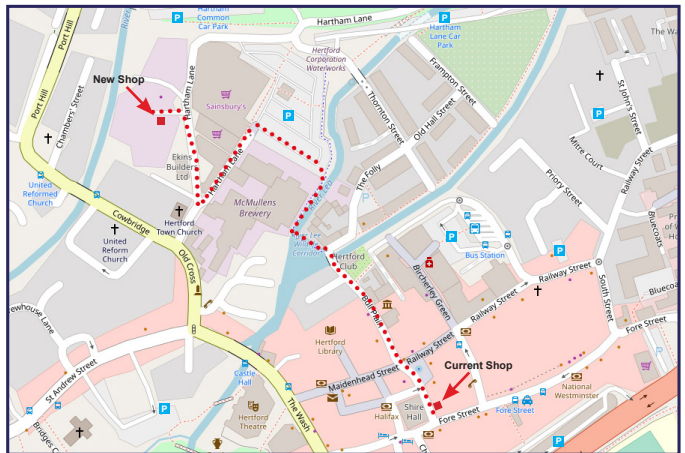

kids connection
uniforms, shoes & accessories

WE HAVE MOVED

We would like to announce that we have now moved to our new premises only a 6 minute walk away from the previous premises. (located just behind Sainsbury's) plenty of local car parks.

Please keep an eye on our social media and website for our opening date!

The map below shows the walking route from the old premises to the new premises.

WE HAVE MOVED TO
Unit 1a
Great Northern Works
Hartham Lane
Hertford
Hertfordshire
SG14 1QW